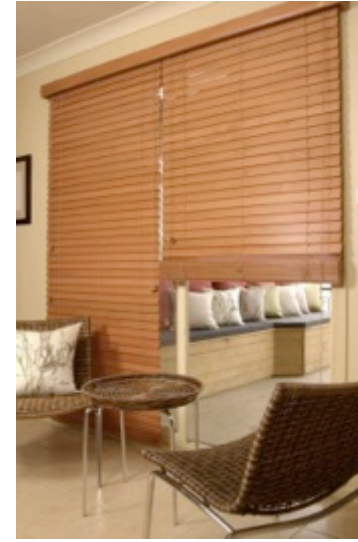

## Perth Design- American Hardwood Venetians

American Hardwood Timber Venetians are a premium product, with child safe controls, 85mm Pelmet with commercial grade head boxes. They are custom made in Perth and the timber will only fade 1% in 3 years and will not warp. There is around 10 different timber stain colors and painted colours including Eggshell, white and chestnut. The slats are 50mm and controls are child safe cords only.